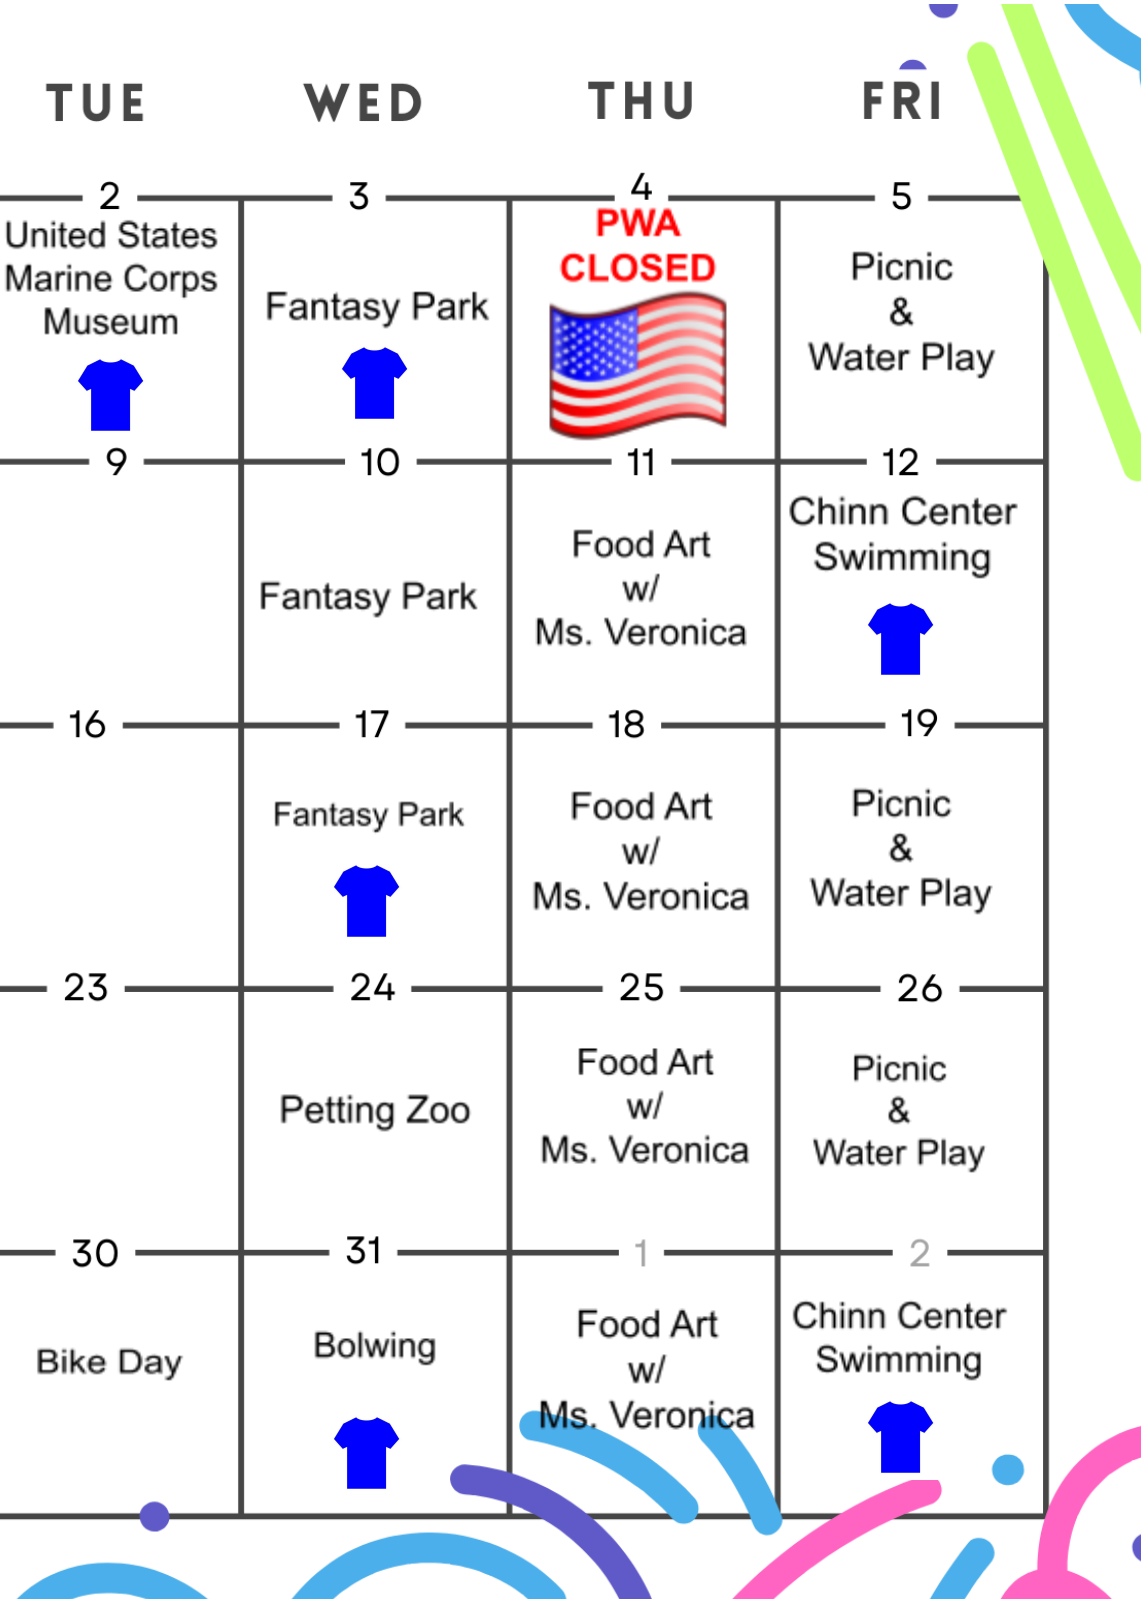

JUNE

= Camp t-shirt is required

MON

TUE

WED

THU

FRI

	MON	TUE	WED	THU	FRI
	17	18	19	20	21
WEEK 1 PWA CIRCUS UNDER THE BIG TOP	Moonbounce Silly Balloons Face painting	Clown Craft & Cotton candy puffy paint art	PWA CLOSED in observance of Juneteenth	Circus Games	Picnic & Water Play
	24	25	26	27	28
WEEK 2 OUT OF THIS WORLD		Galaxy Slime	Air & Space Museum 	Food Art w/ Ms. Veronica	Picnic & Water Play

2024

= Camp t-shirt is required

MON

TUE

WED

THU

FRI

	1	2	3	4	5
WEEK 3 STARS & STRIPES	Tie Dye T-Shirts	United States Marine Corps Museum 	Fantasy Park 	PWA CLOSED 	Picnic & Water Play
WEEK 4 UNDER THE SEA	8 Make your own Aquarium	9	10 Fantasy Park	11 Food Art w/ Ms. Veronica	12 Chinn Center Swimming 
WEEK 5 FULL S.T.E.A.M. AHEAD	15 STEAM Challenges	16	17 Fantasy Park 	18 Food Art w/ Ms. Veronica	19 Picnic & Water Play
WEEK 6 ZOOmania	22	23	24 Petting Zoo	25 Food Art w/ Ms. Veronica	26 Picnic & Water Play
WEEK 7 AMAZING SPORTS & ADVENTURES	29	30 Bike Day	31 Bowling 	1 Food Art w/ Ms. Veronica	2 Chinn Center Swimming 

JULY

2024

= Camp t-shirt is required

AUGUST

MON

TUE

WED

THU

FRI

29

30

31

1

2

WEEK 7 AMAZING SPORTS & ADVENTURES		Bike Day	Fantasy Park 	Food Art w/ Ms. Veronica	Chinn Center Swimming
	5	6	7	8	9
WEEK 8 MAD SCIENTIST	Rocket Design Challenge	Build your class volcano	Fantasy Park 	Food Art w/ Ms. Veronica	Picnic & Water Play
	12	13	14	15	16
WEEK 9 LIGHTS, CAMERA, ACTION	Movie Day!		Talent Show Auditions & Fantasy Park 	Food Art w/ Ms. Veronica	Picnic & Water Play Talent Show